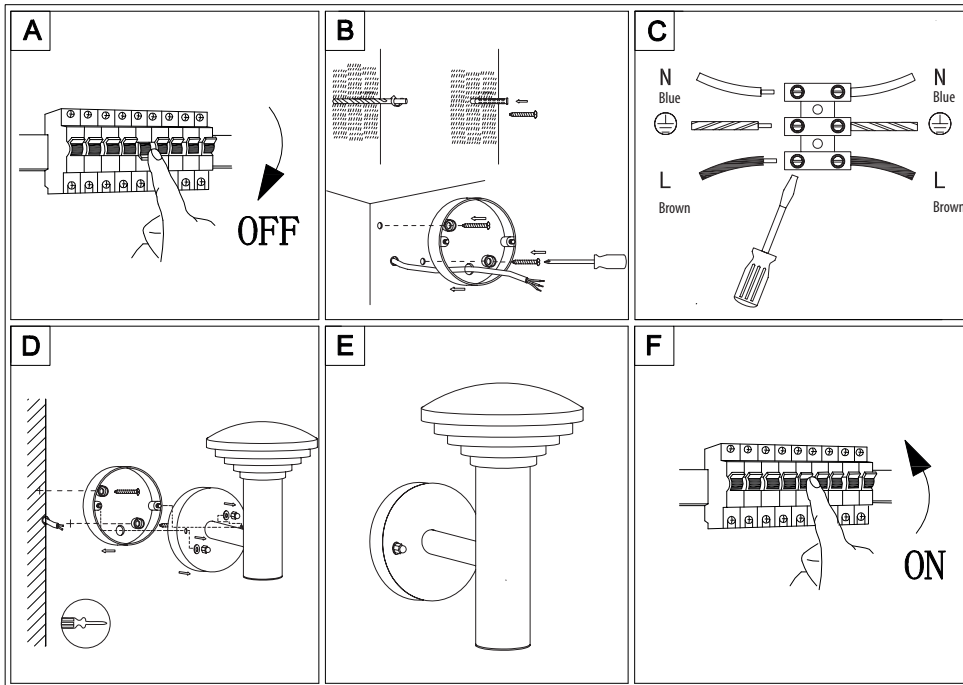

**LUXFORM**  
LIGHTING

Trier wall lantern up

**LUXFORM**  
GLOBAL BV

Luxform Global BV Transportstraat 1 8263 BW Kampen The Netherlands

P14

L10

P15

M2